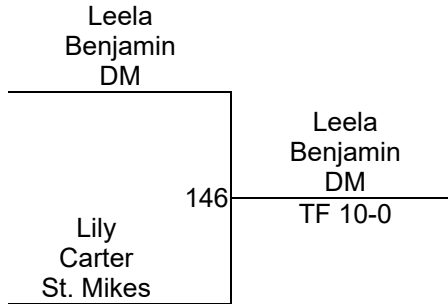

Zone 3/4 Championships

Girls 115 Mat 1

Round 1

Round 2

Round 3

L. Benjamin (DM)
1ST

L. Carter (St. Mikes)
2ND

S. Atkinson (Myer)
3RD