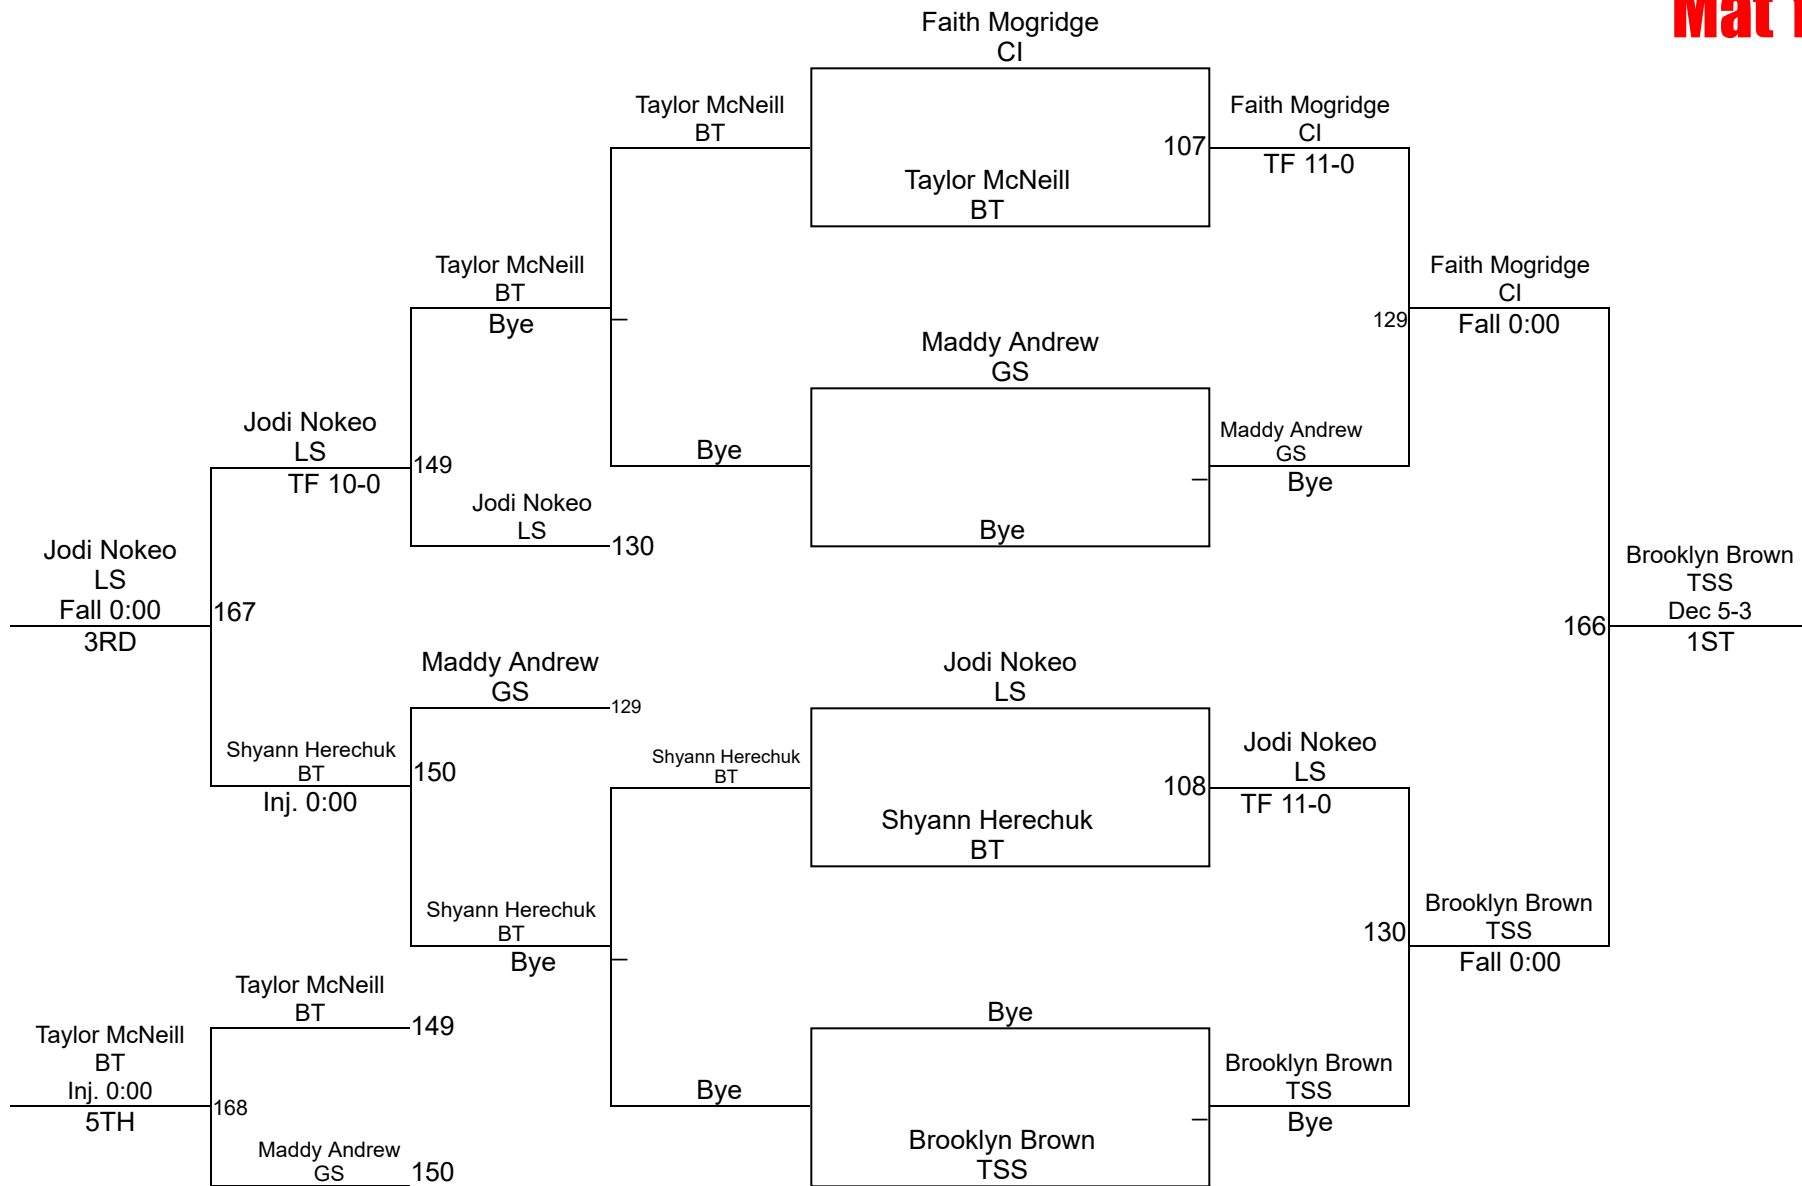

Zone 3/4 Championships

Girls 57.5
Mat 1