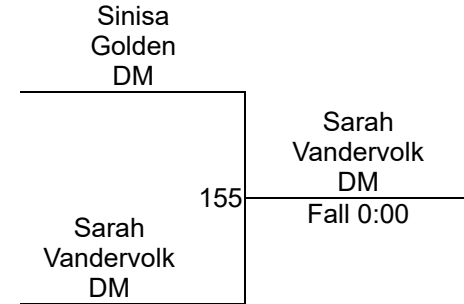

Zone 3/4 Championships

Girls 44

Zone 3/4 Championships

Girls 47.5
Mat 1

Round 1

Round 2

Round 3

E. Muraca (BT)
1ST