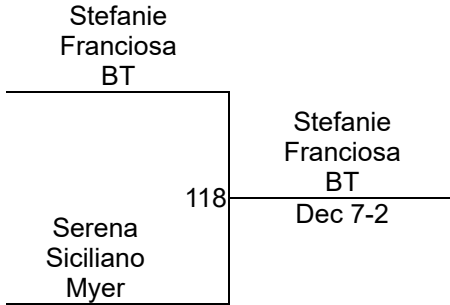

C. Garcia Baamonde (BT)
2ND

L. Jahns (Stam)
3RD

Zone 3/4 Championships

Girls 54 Mat 1

Round 1

Round 2

Round 3

S. Adams (BDSS)
1ST

A. McKenzie (Myer)
2ND

Zone 3/4 Championships

Girls 57.5
Mat 1

Zone 3/4 Championships

**Girls 61
Mat 2**

Zone 3/4 Championships

Girls 64 Mat 1

Round 1

Round 2

Round 3

O. Hendriks (BT)
1ST

S. Franciosa (BT)
2ND

S. Siciliano (Myer)
3RD

Zone 3/4 Championships

Girls 67.5
Mat 2

Round 1