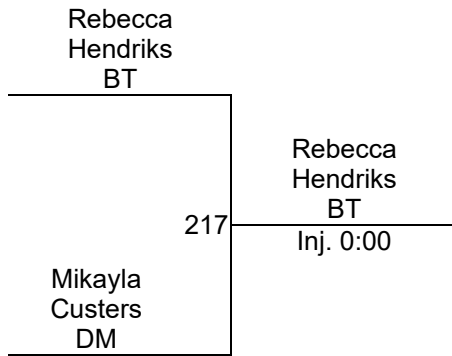

A. McKenzie (Myer)
2ND

Zone 3/4 Championships

Girls 57.5
Mat 1

Zone 3/4 Championships

**Girls 61
Mat 2**

Zone 3/4 Championships

Girls 64 Mat 1

Round 1

Round 2

Round 3

O. Hendriks (BT)
1ST

S. Franciosa (BT)
2ND

S. Siciliano (Myer)
3RD

Zone 3/4 Championships

Girls 67.5
Mat 2

Round 1

Round 2

Round 3

R. Hendriks (BT)
1ST

M. Custers (DM)
2ND

Zone 3/4 Championships

Girls 72 Mat 1

Round 1

| | | |
|------------------------|-----|------------------------|
| Colby Paterson BT | | Keisha Pascall Eden |
| Keisha Pascall Eden | 121 | TF 12-1 |

| | | |
|--------------------|-----|--------------------|
| Hannah Lyons DM | | Hannah Lyons DM |
| Kali Cutts Stam | 122 | FF |

Round 2

| | | |
|----------------------|-----|----------------------|
| Colby Paterson BT | | Colby Paterson BT |
| Kali Cutts Stam | 143 | FF |