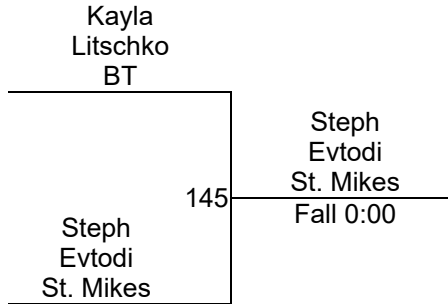

C. Paterson (BT)

1ST

H. Lyons (DM)

2ND

K. Pascall (Eden)

3RD

K. Cutts (Stam)

4TH

Zone 3/4 Championships

Girls 77 Mat 1

Round 1

Round 2

Round 3

M. Leung (SWC)
1ST

S. Evtodi (St. Mikes)
2ND

K. Litschko (BT)
3RD