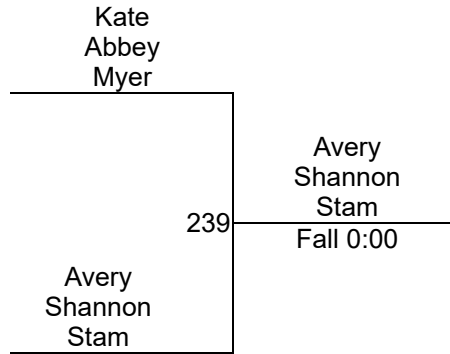

Zone 3/4 Championships

Girls 77 Mat 1

Round 1

Round 2

Round 3

M. Leung (SWC)
1ST

S. Evtodi (St. Mikes)
2ND

K. Litschko (BT)
3RD

Zone 3/4 Championships

Girls 83
Mat 2

Round 1

Round 2

Round 3

A. Shannon (Stam)
1ST

K. Abbey (Myer)
2ND

Zone 3/4 Championships