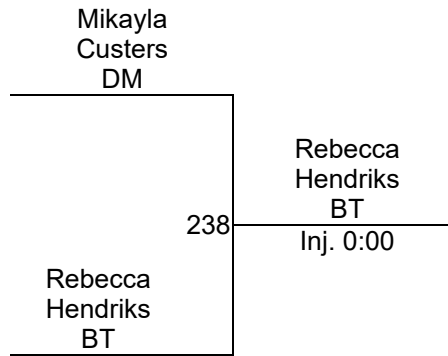

A. McKenzie (Myer)
2ND

Zone 3/4 Championships

Girls 57.5
Mat 1

Zone 3/4 Championships

**Girls 61
Mat 2**

Zone 3/4 Championships

Girls 64 Mat 1

Round 1

Round 2

Round 3

O. Hendriks (BT)
1ST

S. Franciosa (BT)
2ND

S. Siciliano (Myer)
3RD

Zone 3/4 Championships

Girls 67.5
Mat 2

Round 1

Round 2

Round 3

R. Hendriks (BT)
1ST

M. Custers (DM)
2ND

Zone 3/4 Championships

Girls 72 Mat 1

Round 1

| | | |
|------------------------|-----|------------------------|
| Colby Paterson BT | | Keisha Pascall Eden |
| Keisha Pascall Eden | 121 | TF 12-1 |

| | | |
|--------------------|-----|--------------------|
| Hannah Lyons DM | | Hannah Lyons DM |
| Kali Cutts Stam | 122 | FF |

Round 2

| | | |
|----------------------|-----|----------------------|
| Colby Paterson BT | | Colby Paterson BT |
| Kali Cutts Stam | 143 | FF |