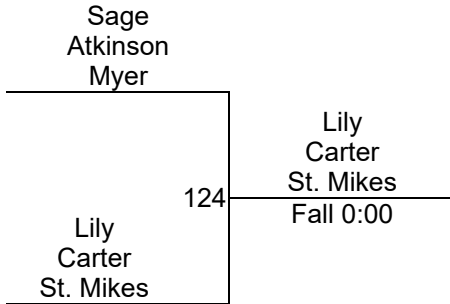

Zone 3/4 Championships

Girls 115 Mat 1

Round 1