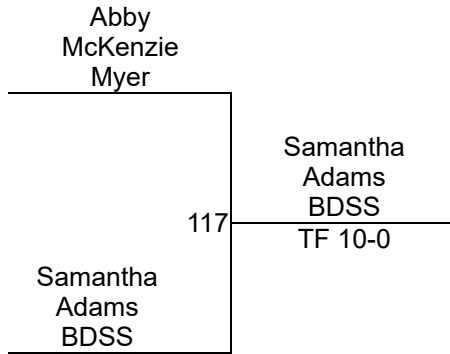

Zone 3/4 Championships

Girls 44

Zone 3/4 Championships

Girls 47.5
Mat 1

Round 1

Round 2

Round 3

E. Muraca (BT)
1ST

S. Vandervolk (DM)
2ND

S. Golden (DM)
3RD

Zone 3/4 Championships

Girls 51 Mat 1

Round 1

Round 2

Round 3

O. Myers (BT)
1ST

C. Garcia Baamonde (BT)
2ND

L. Jahns (Stam)
3RD

Zone 3/4 Championships

Girls 54 Mat 1

Round 1

Round 2

Round 3

S. Adams (BDSS)
1ST

A. McKenzie (Myer)
2ND

Zone 3/4 Championships

Girls 57.5
Mat 1

Zone 3/4 Championships

**Girls 61
Mat 2**

Zone 3/4 Championships

Girls 64 Mat 1

Round 1