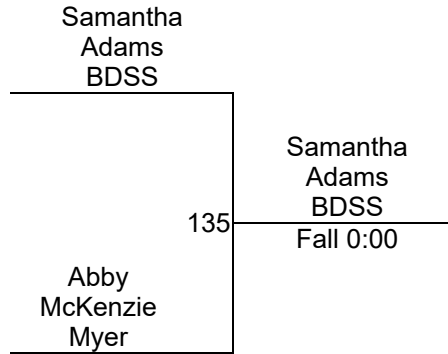

C. Garcia Baamonde (BT)
2ND

L. Jahns (Stam)
3RD

Zone 3/4 Championships

Girls 54 Mat 1

Round 1

Round 2

Round 3

S. Adams (BDSS)
1ST

A. McKenzie (Myer)
2ND

Zone 3/4 Championships

Girls 57.5
Mat 1

Zone 3/4 Championships

**Girls 61
Mat 2**

Zone 3/4 Championships

Girls 64 Mat 1

Round 1