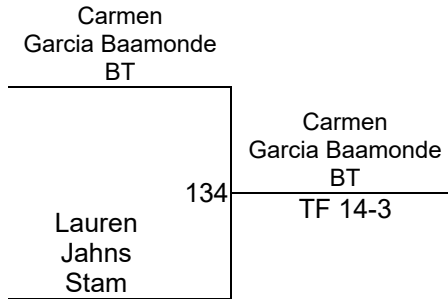

Zone 3/4 Championships

Girls 44

Zone 3/4 Championships

Girls 47.5
Mat 1

Round 1

Round 2

Round 3

E. Muraca (BT)
1ST

S. Vandervolk (DM)
2ND

S. Golden (DM)
3RD

Zone 3/4 Championships

Girls 51 Mat 1

Round 1

Round 2

Round 3

O. Myers (BT)
1ST

C. Garcia Baamonde (BT)
2ND

L. Jahns (Stam)
3RD

Zone 3/4 Championships

Girls 54 Mat 1

Round 1

Round 2

Round 3

S. Adams (BDSS)
1ST

A. McKenzie (Myer)
2ND

Zone 3/4 Championships

Girls 57.5
Mat 1

Zone 3/4 Championships

**Girls 61
Mat 2**

Zone 3/4 Championships

Girls 64 Mat 1

Round 1