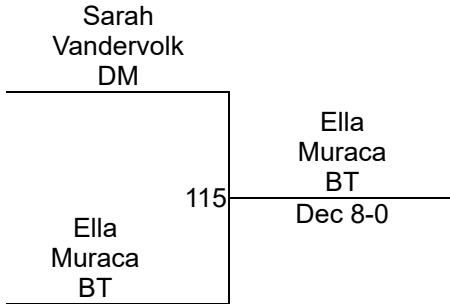

Zone 3/4 Championships

Girls 44

Zone 3/4 Championships

Girls 47.5
Mat 1

Round 1

Round 2

Round 3

E. Muraca (BT)
1ST

S. Vandervolk (DM)
2ND

S. Golden (DM)
3RD

Zone 3/4 Championships

Girls 51 Mat 1

Round 1

Round 2

Round 3

O. Myers (BT)
1ST

C. Garcia Baamonde (BT)
2ND

L. Jahns (Stam)
3RD

Zone 3/4 Championships

Girls 54 Mat 1

Round 1

Round 2

Round 3

S. Adams (BDSS)
1ST