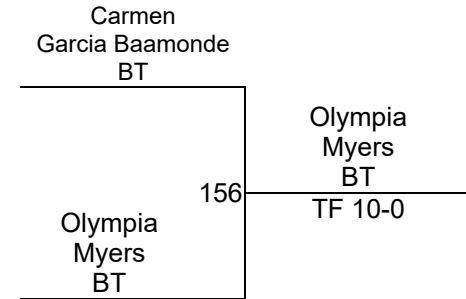

Zone 3/4 Championships

Girls 44

Zone 3/4 Championships

Girls 47.5
Mat 1

Round 1

Round 2

Round 3

E. Muraca (BT)
1ST

S. Vandervolk (DM)
2ND

S. Golden (DM)
3RD

Zone 3/4 Championships

Girls 51 Mat 1

Round 1

Round 2

Round 3

O. Myers (BT)
1ST

C. Garcia Baamonde (BT)
2ND

L. Jahns (Stam)
3RD

Zone 3/4 Championships

Girls 54 Mat 1

Round 1

Round 2

Round 3

S. Adams (BDSS)
1ST

A. McKenzie (Myer)
2ND

Zone 3/4 Championships

Girls 57.5
Mat 1

Zone 3/4 Championships

**Girls 61
Mat 2**

Zone 3/4 Championships

Girls 64 Mat 1

Round 1