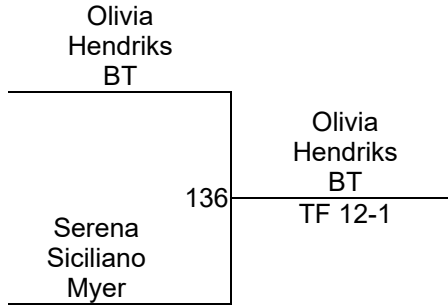

C. Garcia Baamonde (BT)
2ND

L. Jahns (Stam)
3RD

Zone 3/4 Championships

Girls 54 Mat 1

Round 1

Round 2

Round 3

S. Adams (BDSS)
1ST

A. McKenzie (Myer)
2ND

Zone 3/4 Championships

Girls 57.5
Mat 1

Zone 3/4 Championships

**Girls 61
Mat 2**

Zone 3/4 Championships

Girls 64 Mat 1

Round 1

Round 2

Round 3

O. Hendriks (BT)
1ST

S. Franciosa (BT)
2ND

S. Siciliano (Myer)
3RD

Zone 3/4 Championships

Girls 67.5
Mat 2

Round 1

Round 2

Round 3

R. Hendriks (BT)
1ST

M. Custers (DM)
2ND

Zone 3/4 Championships

Girls 72 Mat 1

Round 1

| | | |
|------------------------|-----|------------------------|
| Colby Paterson BT | | Keisha Pascall Eden |
| Keisha Pascall Eden | 121 | TF 12-1 |