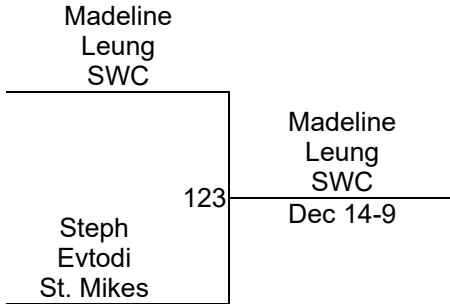

C. Paterson (BT)

1ST

H. Lyons (DM)

2ND

K. Pascall (Eden)

3RD

K. Cutts (Stam)

4TH

Zone 3/4 Championships

Girls 77 Mat 1

Round 1

Round 2

Round 3

M. Leung (SWC)
1ST

S. Evtodi (St. Mikes)
2ND

K. Litschko (BT)
3RD