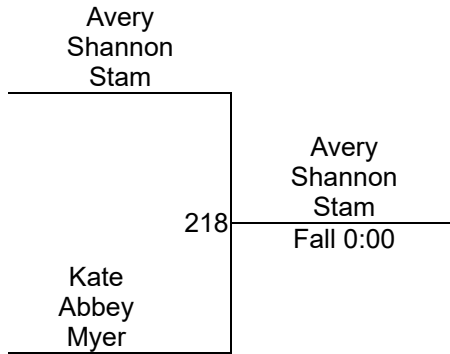

Zone 3/4 Championships

Girls 77 Mat 1

Round 1

Round 2

Round 3

M. Leung (SWC)
1ST

S. Evtodi (St. Mikes)
2ND

K. Litschko (BT)
3RD

Zone 3/4 Championships

Girls 83
Mat 2

Round 1

Round 2

Round 3

A. Shannon (Stam)
1ST

K. Abbey (Myer)
2ND

Zone 3/4 Championships