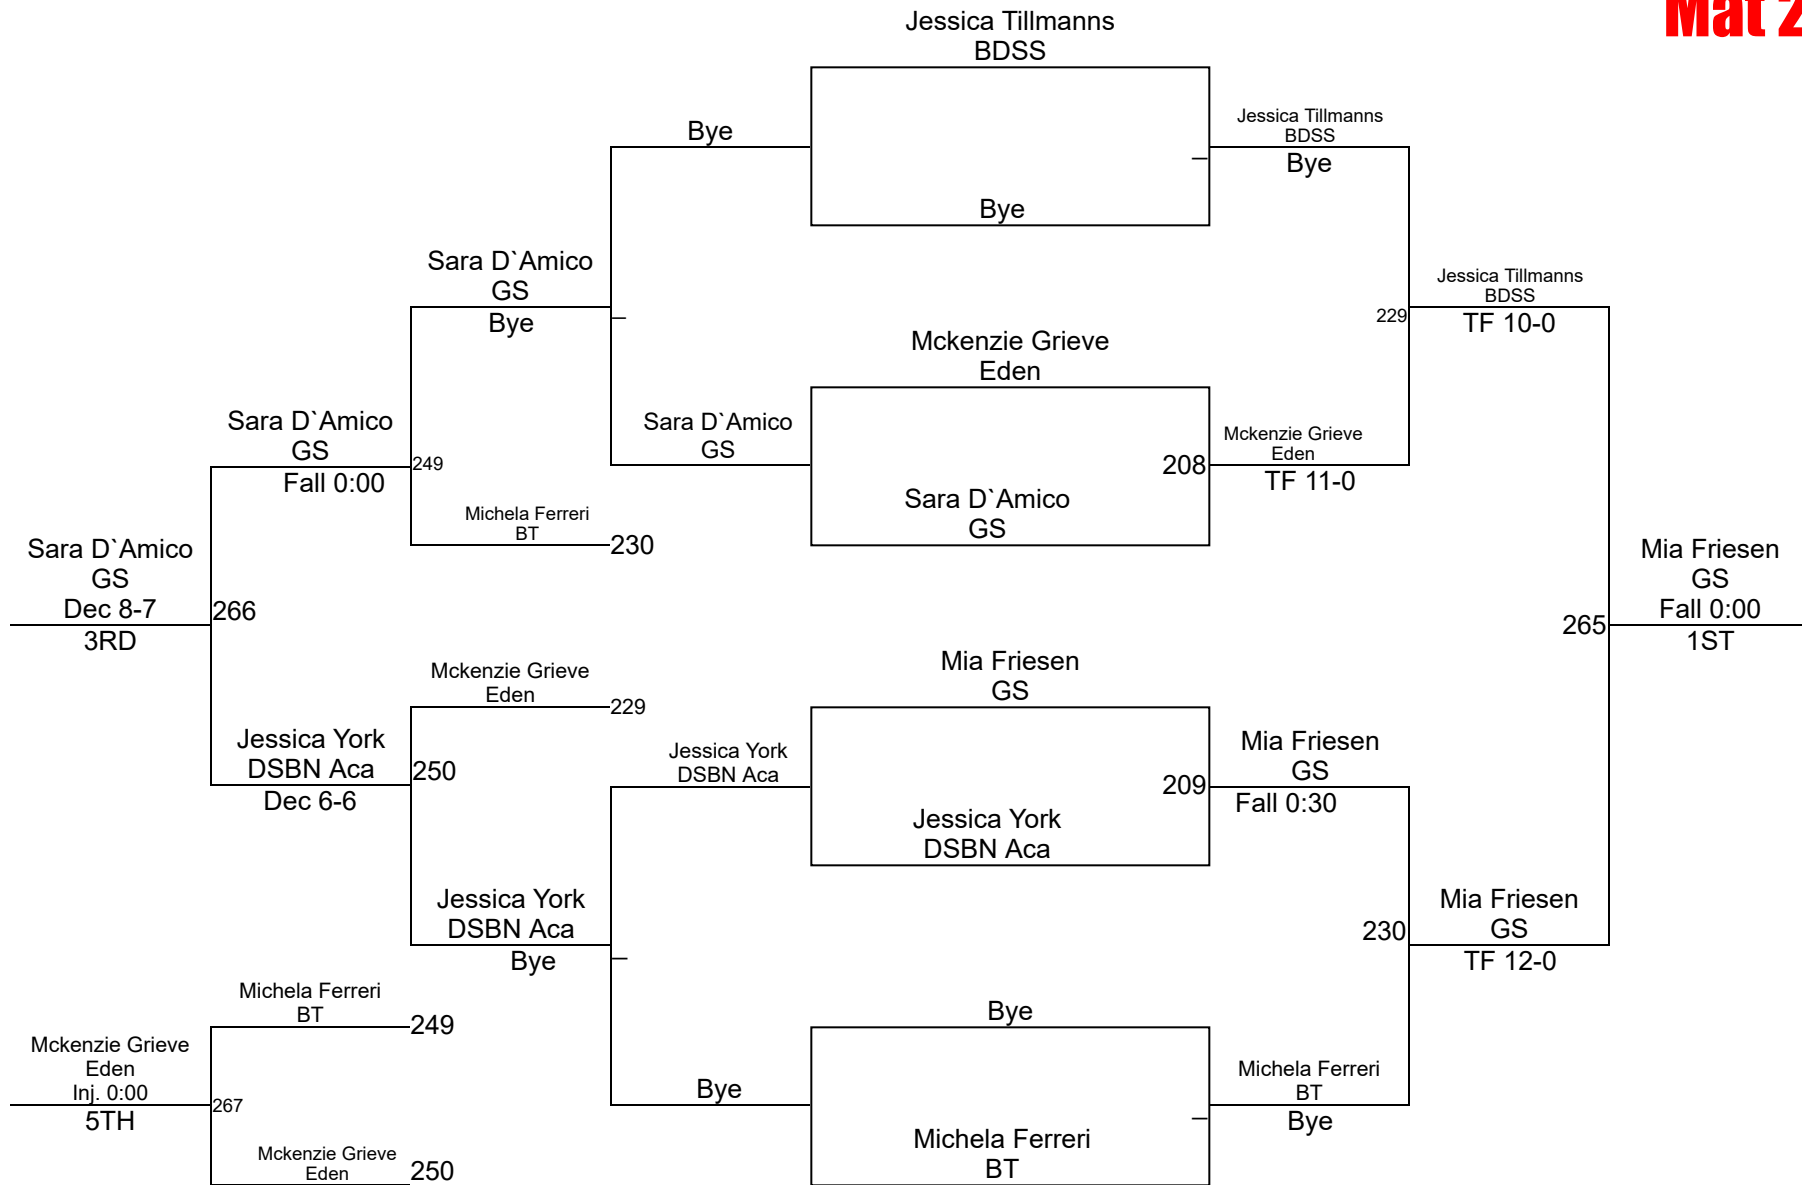

A. McKenzie (Myer)
2ND

Zone 3/4 Championships

Girls 57.5
Mat 1

Zone 3/4 Championships

**Girls 61
Mat 2**

Zone 3/4 Championships

Girls 64 Mat 1

Round 1