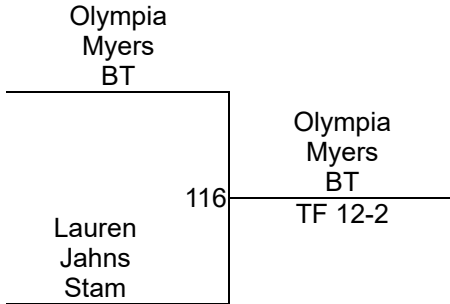

Zone 3/4 Championships

Girls 44

Zone 3/4 Championships

Girls 47.5
Mat 1

Round 1

Round 2

Round 3

E. Muraca (BT)
1ST

S. Vandervolk (DM)
2ND

S. Golden (DM)
3RD

Zone 3/4 Championships

Girls 51 Mat 1

Round 1

Round 2

Round 3

O. Myers (BT)
1ST

C. Garcia Baamonde (BT)
2ND

L. Jahns (Stam)
3RD

Zone 3/4 Championships

Girls 54 Mat 1

Round 1

Round 2

Round 3

S. Adams (BDSS)
1ST

A. McKenzie (Myer)
2ND

Zone 3/4 Championships

Girls 57.5
Mat 1

Zone 3/4 Championships

**Girls 61
Mat 2**

Zone 3/4 Championships

Girls 64 Mat 1

Round 1