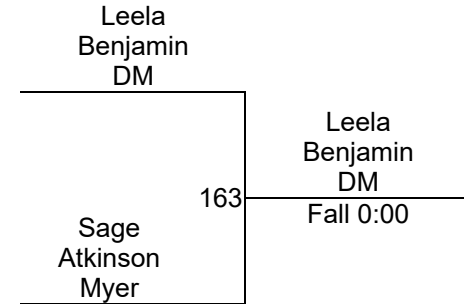

Zone 3/4 Championships

Girls 83
Mat 2

Round 1

Round 2

Round 3

A. Shannon (Stam)
1ST

K. Abbey (Myer)
2ND

Zone 3/4 Championships

Girls 115 Mat 1

Round 1

Round 2

Round 3

L. Benjamin (DM)
1ST

L. Carter (St. Mikes)
2ND

S. Atkinson (Myer)
3RD