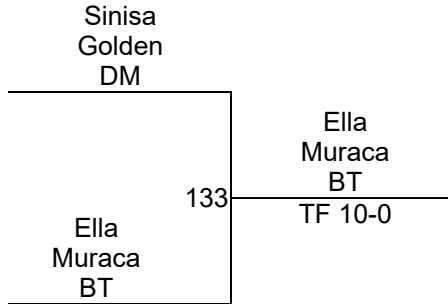

Zone 3/4 Championships

Girls 44

Zone 3/4 Championships

Girls 47.5
Mat 1

Round 1

Round 2

Round 3

E. Muraca (BT)
1ST

S. Vandervolk (DM)
2ND

S. Golden (DM)
3RD

Zone 3/4 Championships

Girls 51 Mat 1

Round 1

Round 2

Round 3

O. Myers (BT)
1ST

C. Garcia Baamonde (BT)
2ND

L. Jahns (Stam)
3RD

Zone 3/4 Championships

Girls 54 Mat 1

Round 1

Round 2

Round 3

S. Adams (BDSS)
1ST