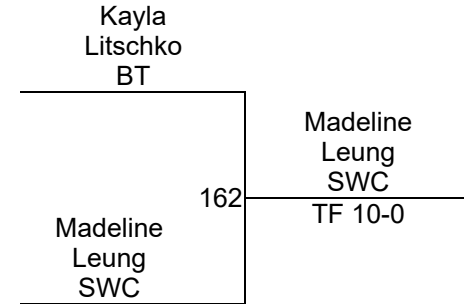

Zone 3/4 Championships

Girls 77 Mat 1

Round 1

Round 2

Round 3

M. Leung (SWC)
1ST

S. Evtodi (St. Mikes)
2ND

K. Litschko (BT)
3RD

Zone 3/4 Championships

Girls 83
Mat 2

Round 1

Round 2

Round 3

A. Shannon (Stam)
1ST

K. Abbey (Myer)
2ND

Zone 3/4 Championships