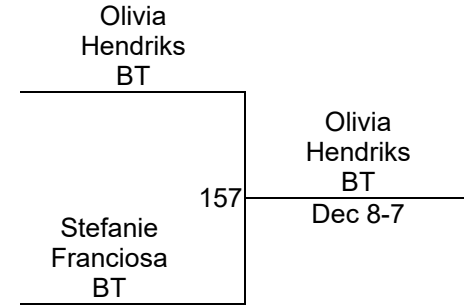

C. Garcia Baamonde (BT)
2ND

L. Jahns (Stam)
3RD

Zone 3/4 Championships

Girls 54 Mat 1

Round 1

Round 2

Round 3

S. Adams (BDSS)
1ST

A. McKenzie (Myer)
2ND

Zone 3/4 Championships

Girls 57.5
Mat 1

Zone 3/4 Championships

**Girls 61
Mat 2**

Zone 3/4 Championships

Girls 64 Mat 1

Round 1

Round 2

Round 3

O. Hendriks (BT)
1ST

S. Franciosa (BT)
2ND

S. Siciliano (Myer)
3RD

Zone 3/4 Championships

Girls 67.5
Mat 2

Round 1